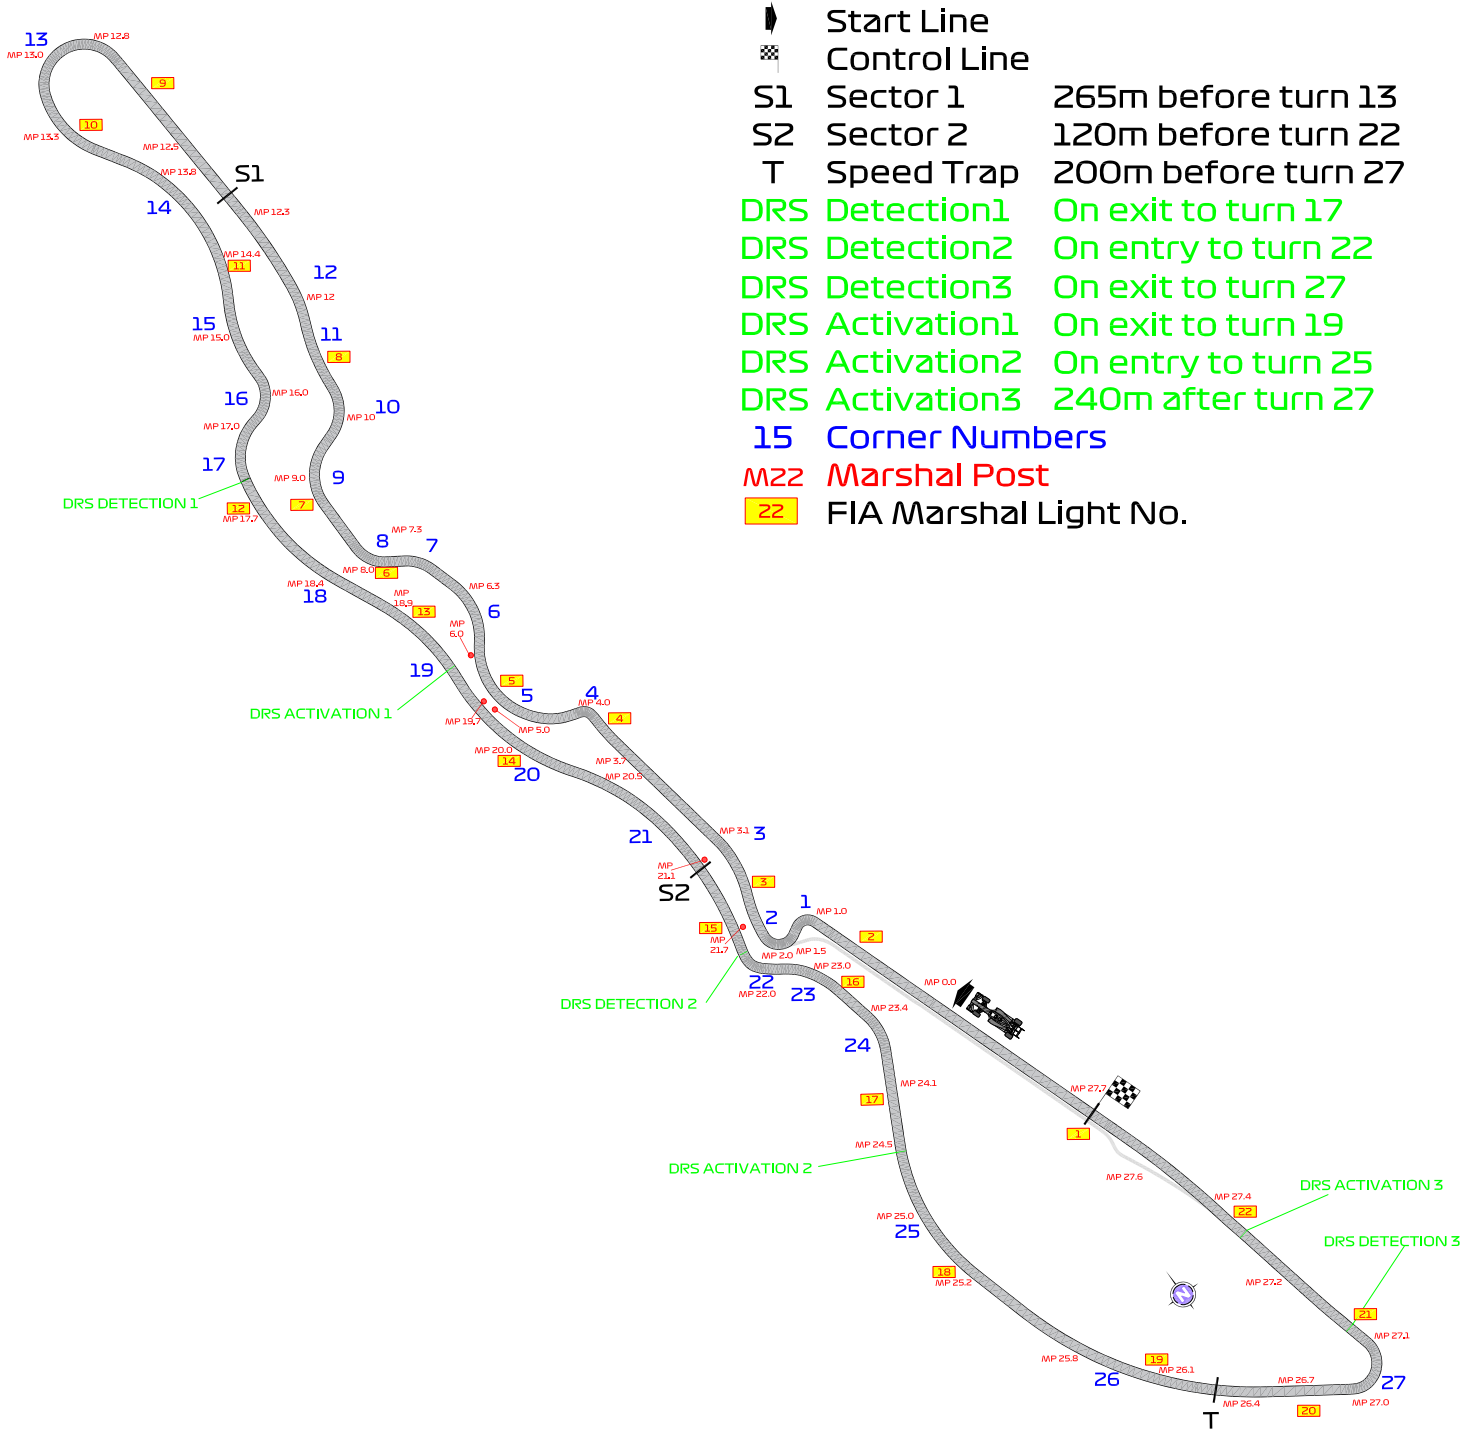

FIA FORMULA 1 WORLD CHAMPIONSHIP

2025 SAUDI ARABIAN GRAND PRIX

18 - 20 April 2025

From	The FIA Formula One Race Director	Document	4
To	All Teams, All Officials	Date	18 April 2025
		Time	09:37

Title Event Notes - Circuit Map, Pit Lane and Quarantine Zone
Description Event Notes - Circuit Map, Pit Lane and Quarantine Zone
Enclosed Maps.pdf

Rui Marques

The FIA Formula One Race Director

FORMULA 1 STC SAUDI ARABIAN GRAND PRIX 2025 - Jeddah

Circuit Map

Circuit Centreline Length = 6.174km

2025 SAUDI ARABIAN GRAND PRIX

MAP EMERGENCY EXITS

17 APRIL 2025
V1

EXAMPLE

FEDERATION INTERNATIONALE DE L'AUTOMOBILE

FORMULA 1 STC SAUDI ARABIAN GRAND PRIX 2025

ERS Battery: Containment Area

Location: Outfield of T27 (21°37'29.3"N 39°06'23.7"E)

Area:

Contact:

Karl Tschersich
+966 56 340 0542