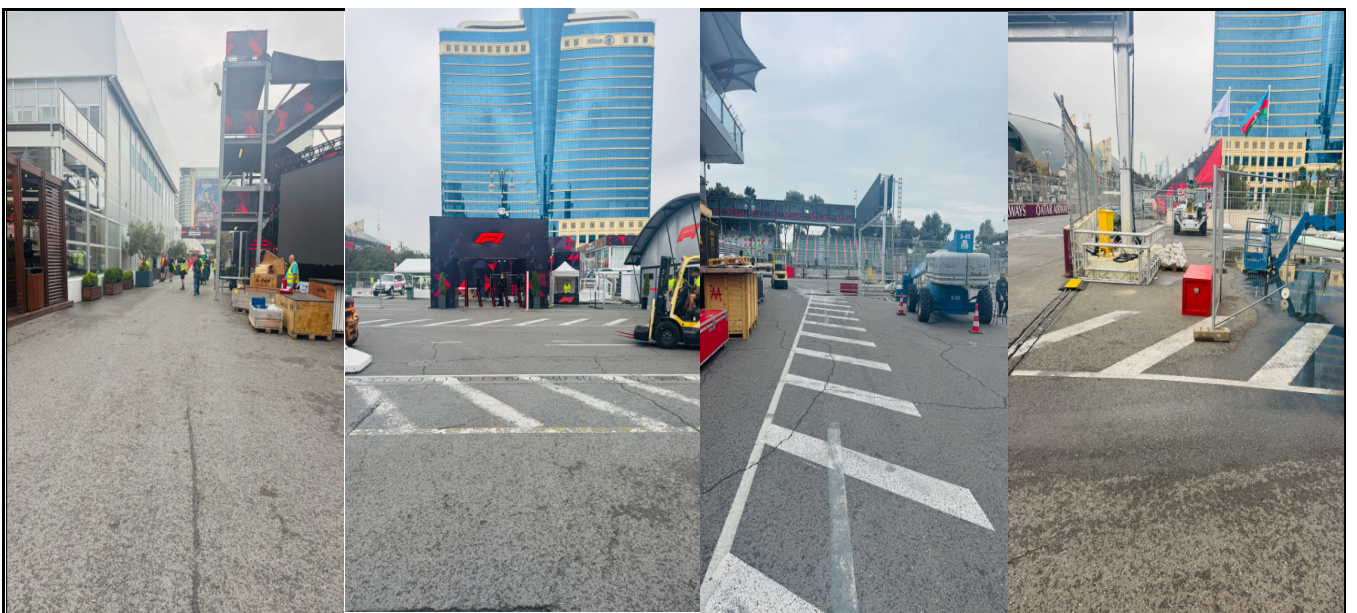

Location and Route from the paddock:

Area:

Contact:

Please inform the contact details of the responsible from the area.

TOFIG HAJI CHIEF FACILITY : +994502464474

MAP Red Zone

Baku City Circuit

- 1** 1B Azadliq Avenue, Balcony of the Sky Grill Bar
- 2** 8 Aziz Aliyev Street, Cinema Plus building roof
- 3** Podium on the top of Gosha Gala Gates