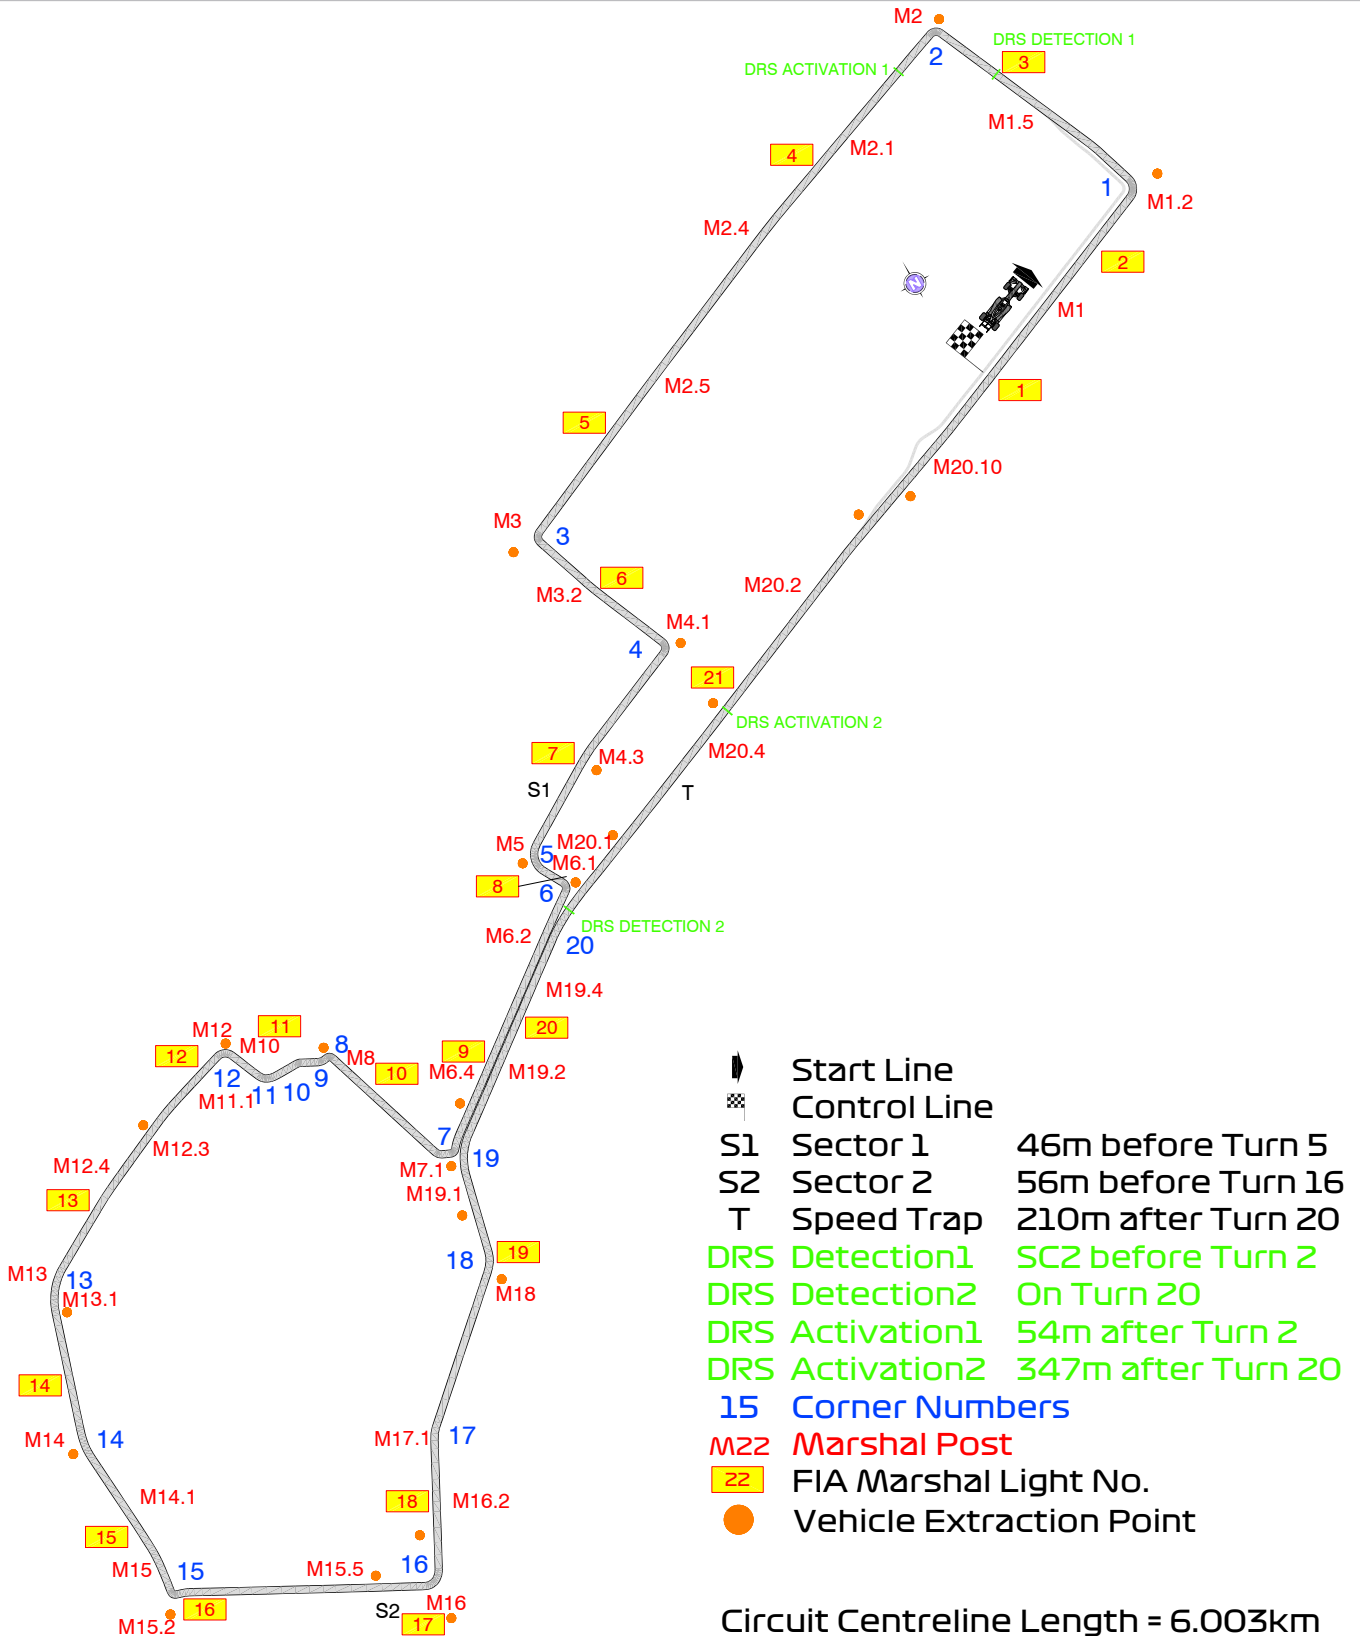

FIA Formula 1
World Championship™

FORMULA 1 QATAR AIRWAYS AZERBAIJAN GRAND PRIX 2025 - Baku

Circuit Map