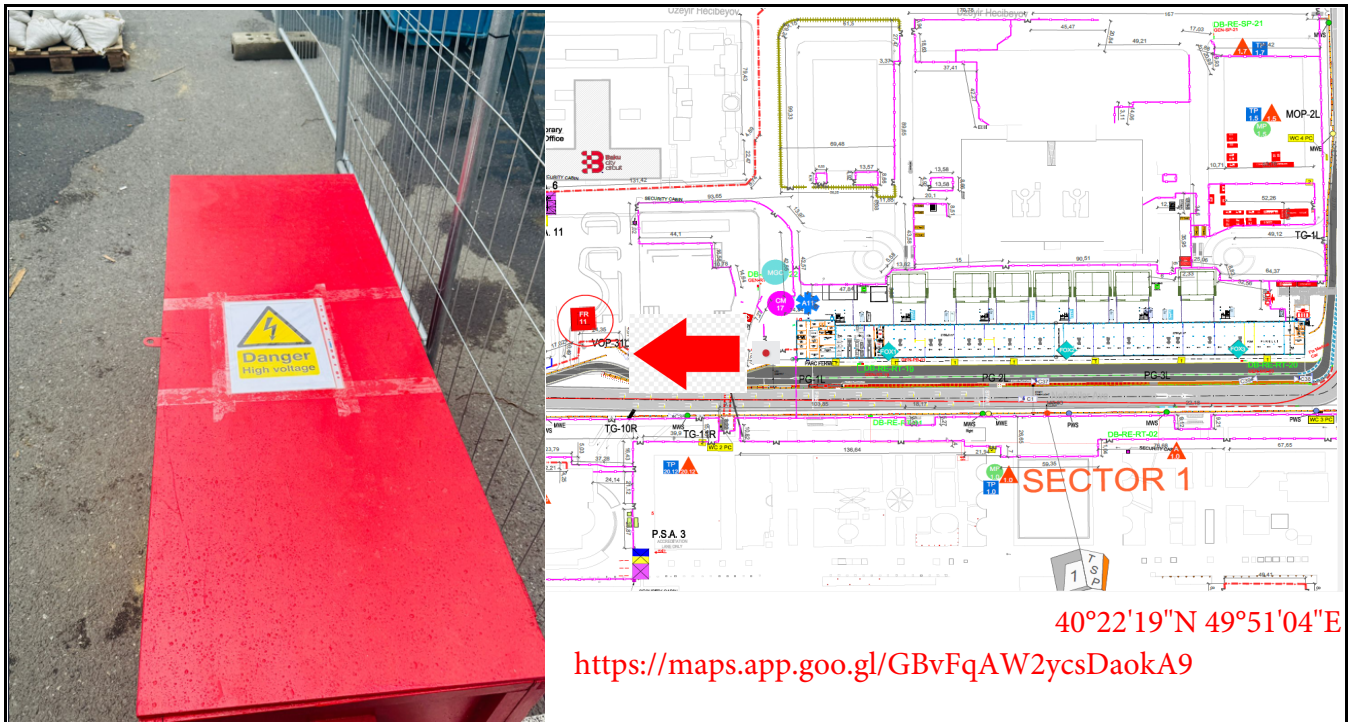

FIA Safety & Medical Car

Collection Point

F1 GARAGES

21

Pole RHS

1	2	3	4	5	6	7	8	9	10	11	12	13	14	15	16	17	18	19	20	21	22	23	24	25	26	27	28	29	30	31	32	33	34	35	36	37	38	39	40	41	42	43	44		
FIA	FIA	FIA	FIA	FOM	FOM	MCLAREN	MCLAREN	MCLAREN	FER MCLAREN	FERRARI	FERRARI	FERRARI	RED BULL RACING	RED BULL RACING	RED BULL RACING	MER RBR	MERCEDES	MERCEDES	MERCEDES	ASTON MARTIN	ASTON MARTIN	ASTON MARTIN	ALP AMR	ALPINE	ALPINE	ALPINE	HAAS	HAAS	HAAS	HAAS	RAB HAAS	RACING BULLS	RACING BULLS	RACING BULLS	WILLIAMS	WILLIAMS	WILLIAMS	WIL SAU	SAUBER	SAUBER	SAUBER	PIRELLI	PIRELLI	PIRELLI	PIRELLI
						MCLAREN	MCLAREN	MCLAREN	FERRARI	FERRARI	FERRARI	RBR	MERCEDES	MERCEDES	MERCEDES	ASTON MARTIN	ASTON MARTIN	ASTON MARTIN	ALPINE	ALPINE	ALPINE	HAAS	HAAS	HAAS	HAAS	RAB	RACING BULLS	RACING BULLS	RACING BULLS	WILLIAMS	WILLIAMS	WILLIAMS	SAUBER	SAUBER	SAUBER	PIRELLI	PIRELLI	PIRELLI	PIRELLI						

FAST LANE

FIA Formula 1
World Championship™

FORMULA 1 QATAR AIRWAYS AZERBAIJAN GRAND PRIX 2025 - Baku

Circuit Map

FEDERATION INTERNATIONALE DE L'AUTOMOBILE

Azerbaijan Grand Prix

ERS Battery: Containment Area

Location and Route from the paddock:

Area:

Contact:

Please inform the contact details of the responsible from the area.

TOFIG HAJI CHIEF FACILITY : +994502464474

MAP Red Zone

Baku City Circuit

- 1** 1B Azadliq Avenue, Balcony of the Sky Grill Bar
- 2** 8 Aziz Aliyev Street, Cinema Plus building roof
- 3** Podium on the top of Gosha Gala Gates

- Photographers window
- Marshal's Zone Entrance Point
- Pick up/drop off point

- Pedestrian Screening Area
- ↗ Bridges
- ↘ Pedestrian Tunnels