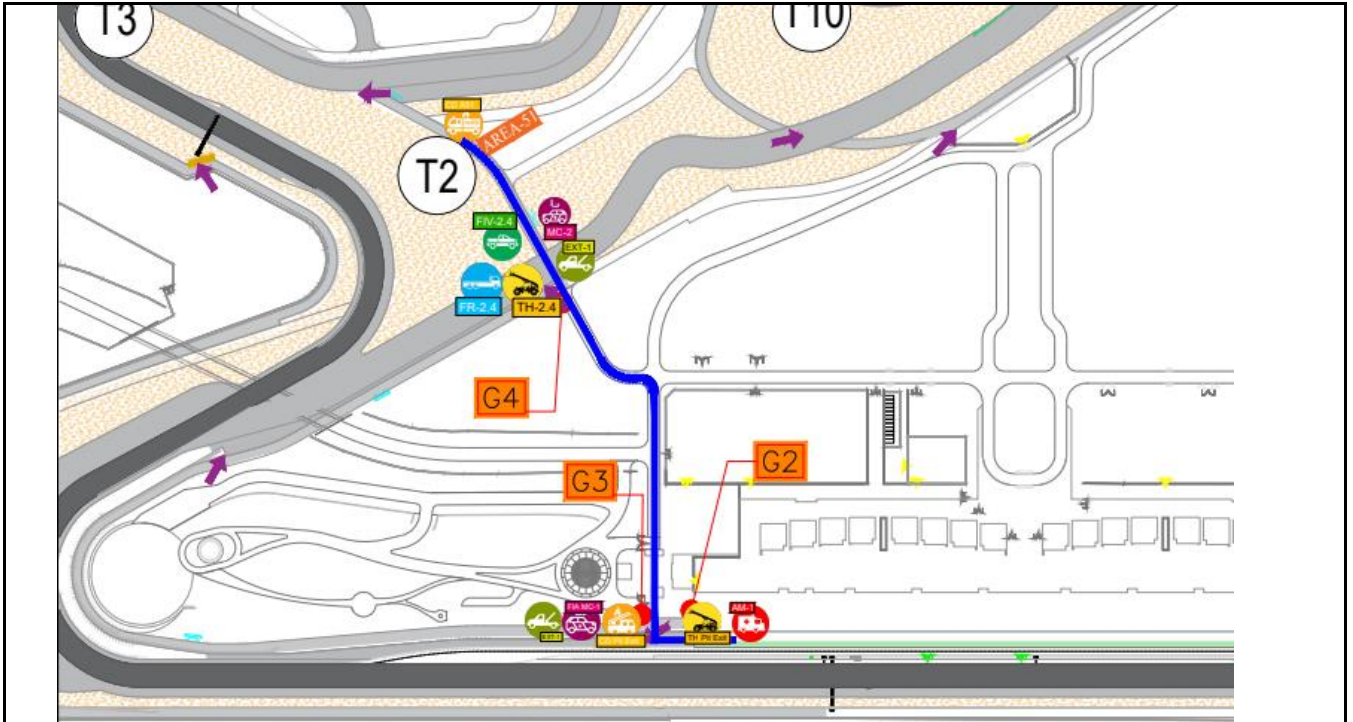

FEDERATION INTERNATIONALE DE L'AUTOMOBILE

FORMULA 1 QATAR AIRWAYS QATAR GRAND PRIX 2025

ERS Battery: Containment Area

Location and Route from the paddock: