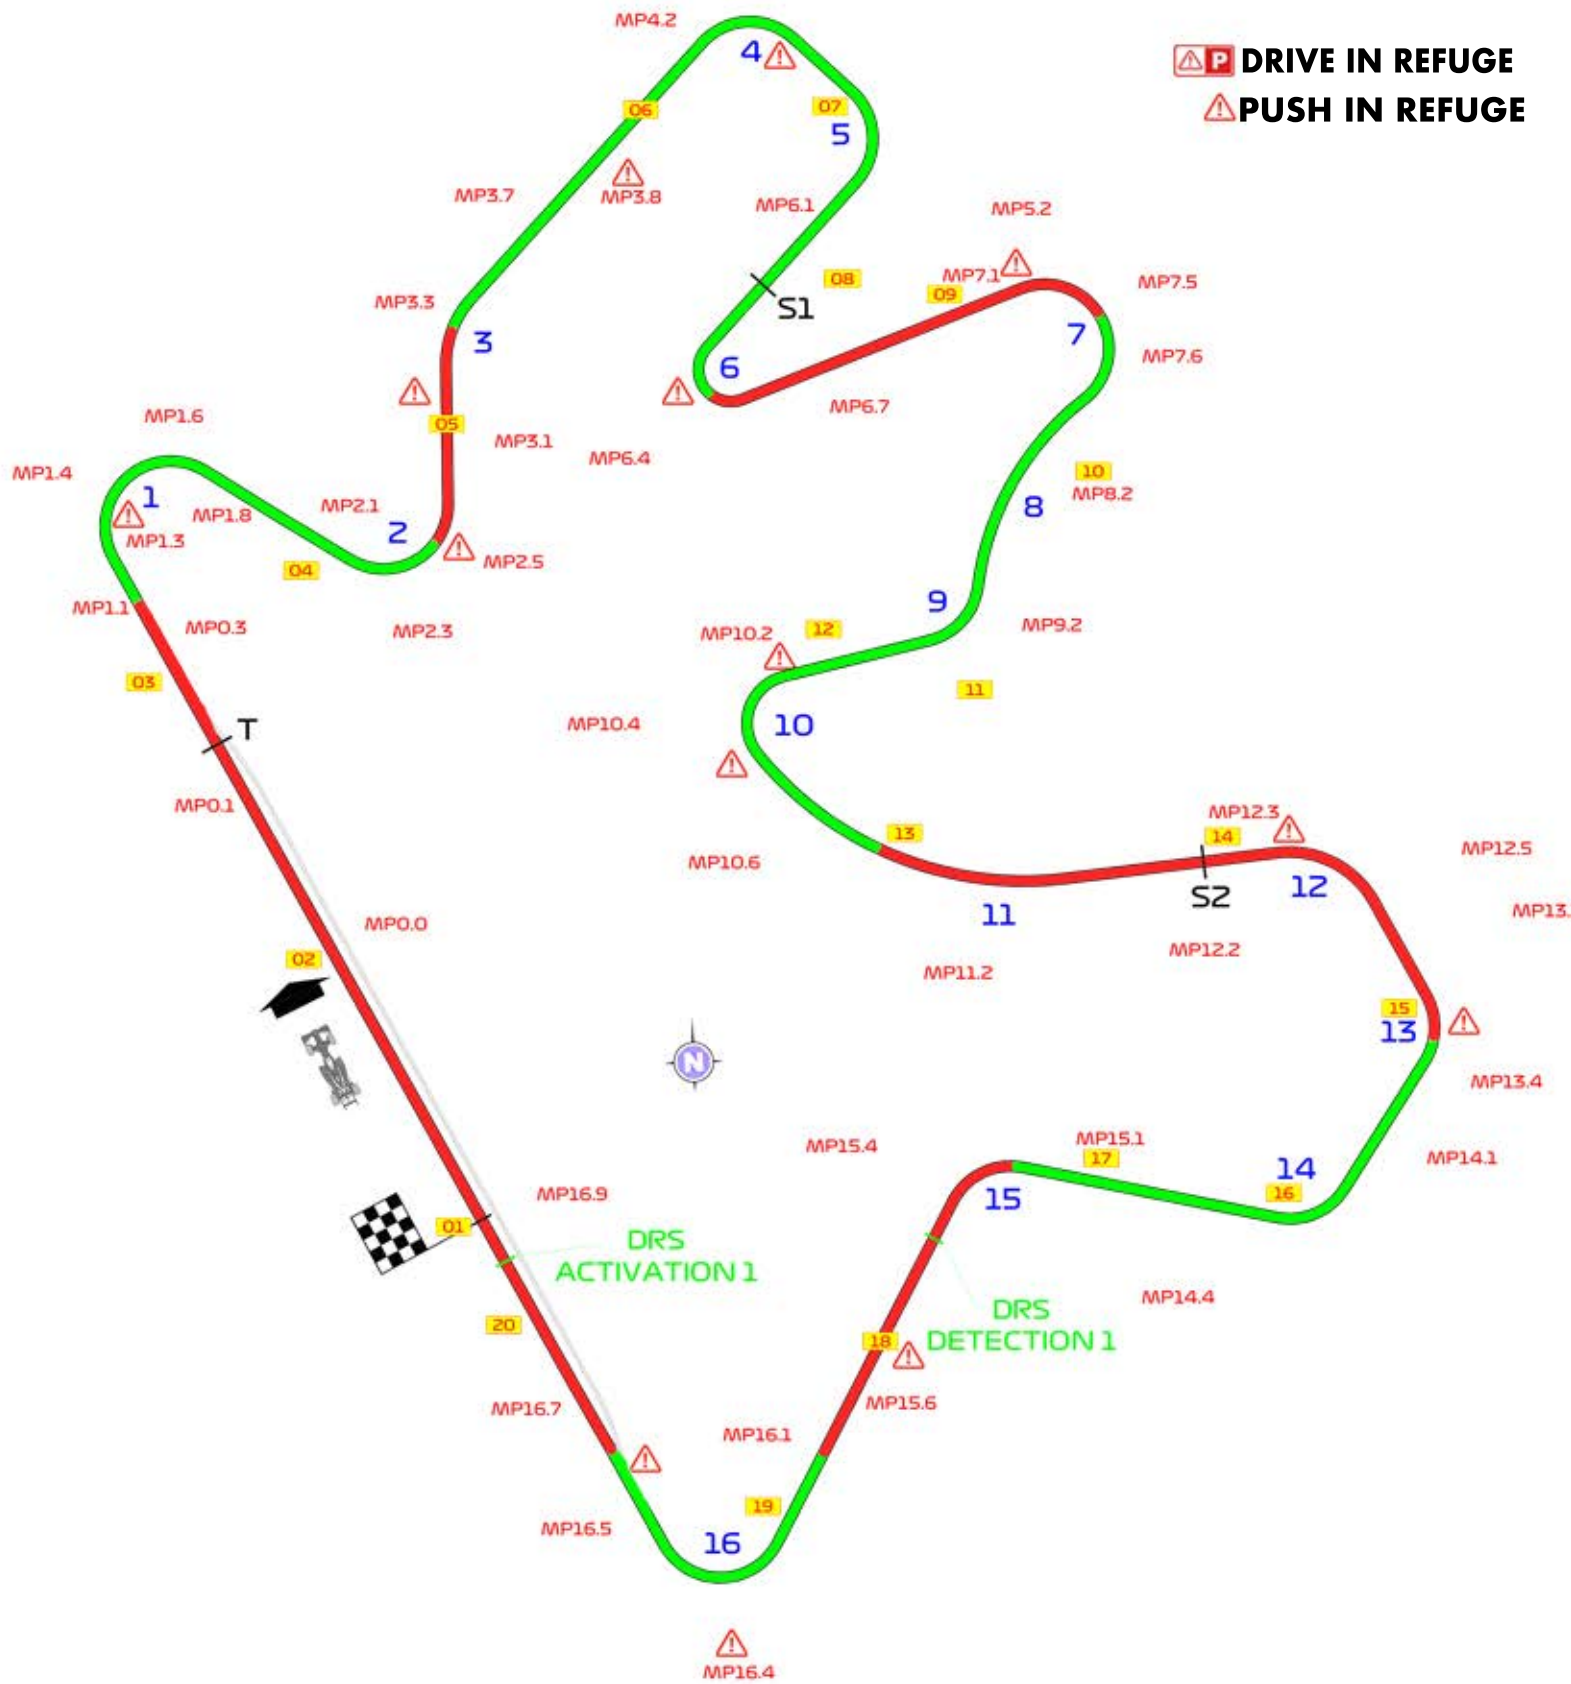

## Circuit Map

- Start Line
- Control Line
- S1 Sector 1 80m Before Turn 6
- S2 Sector 2 75m Before Turn 12
- T Speed Trap 205m Before Turn 1
- DRS Detection 40m After Turn 15
- DRS Activation 305m After Turn 16
- 16 Corner Numbers
- MP Marshal Post

FIA Marshal Light Number & Location

Circuit Centreline Length = 5.419km

MP4.4

**DRIVE IN REFUGE**  
**PUSH IN REFUGE**

**2025 QATAR GRAND PRIX**  
**27 NOVEMBER 2025**  
**V1**

**RED EXIT ON THE LEFT**  
**GREEN EXIT ON THE RIGHT**