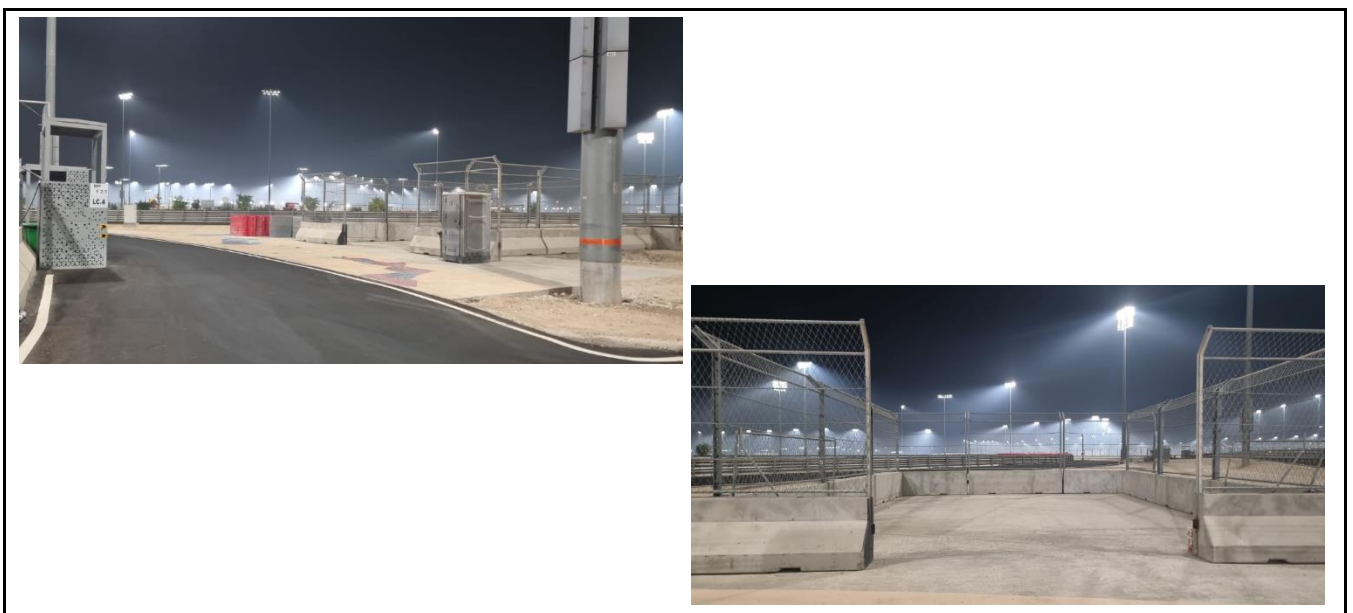

FEDERATION INTERNATIONALE DE L'AUTOMOBILE

FORMULA 1 QATAR AIRWAYS QATAR GRAND PRIX 2025

ERS Battery: Containment Area

Location and Route from the paddock:

Area:

Contact:

Pierre ARIES +974 3115 6228 – Recovery coordinator