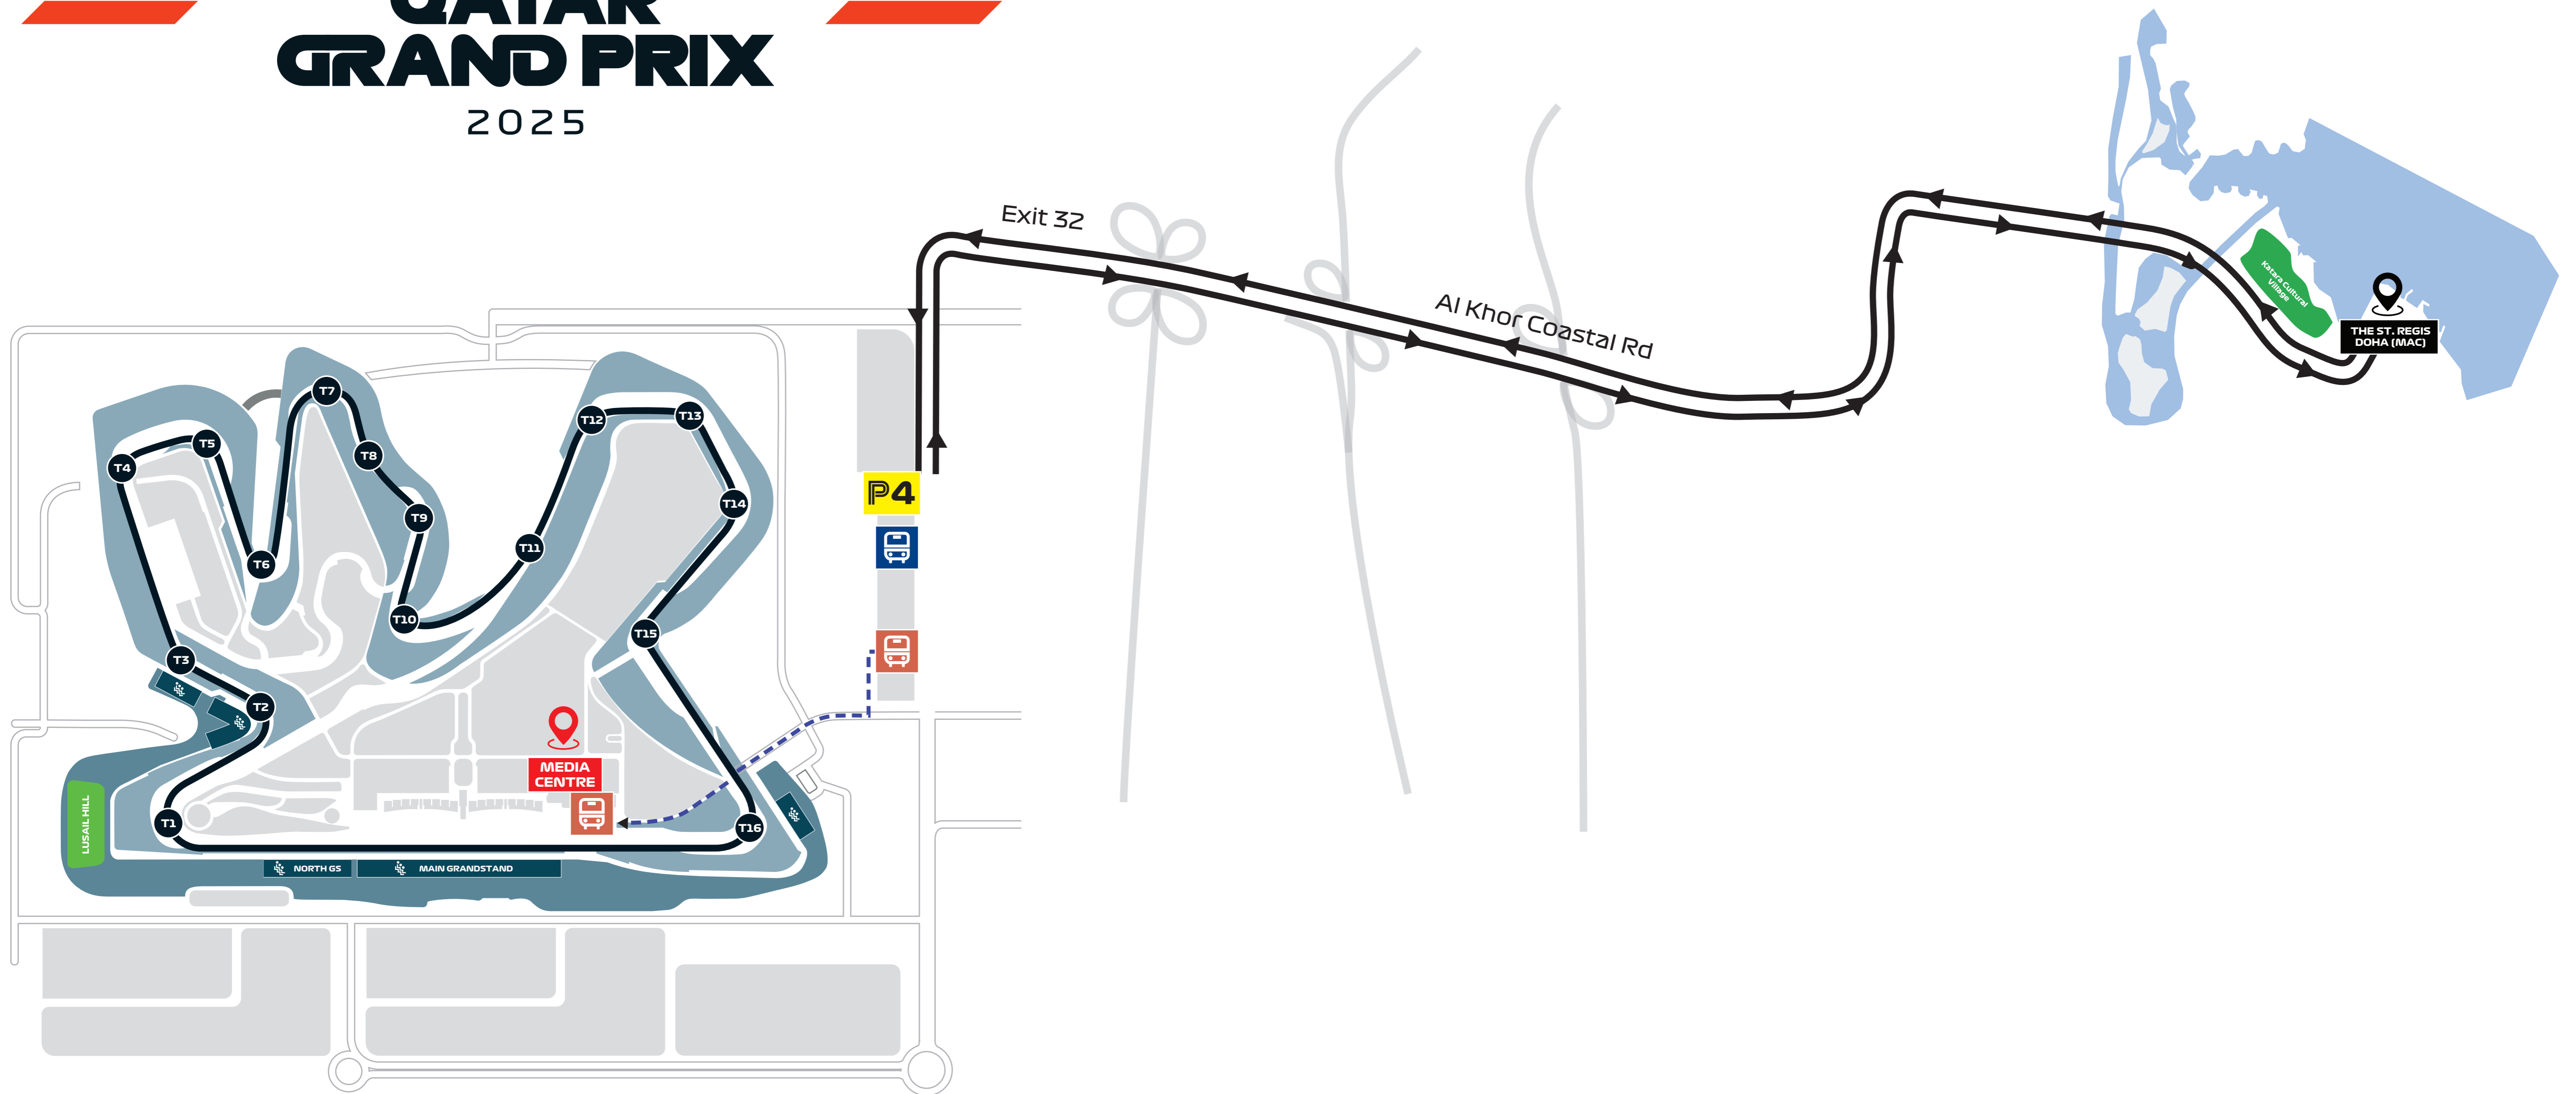

Media Centre opening hours

26th Nov 2025, Wednesday	9:00 - 18:00
27th Nov 2025, Thursday	12:00 - 22:00
28th Nov 2025, Friday	9:00 - 1:00
29th Nov 2025, Saturday	9:00 - 1:00
30th Nov 2025, Sunday	9:00 - Till the last journalist leaves.

Media Accreditation Centre opening hours

26th Nov 2025, Wednesday	9:00 - 17:00
27th Nov 2025, Thursday	12:00 - 19:00
28th Nov 2025, Friday	11:00 - 19:00
29th Nov 2025, Saturday	11:00 - 19:00
30th Nov 2025, Sunday	11:00 - 18:00

Media Transportations Point

- MAC Drop-off and Pick-up Point
- Media Parking to Media Centre
- Media Parking
- The St. Regis Doha Media Accreditation Centre
- Media Centre

* The Media Shuttle will operate every 20 minutes in line with the Media Center working hours.