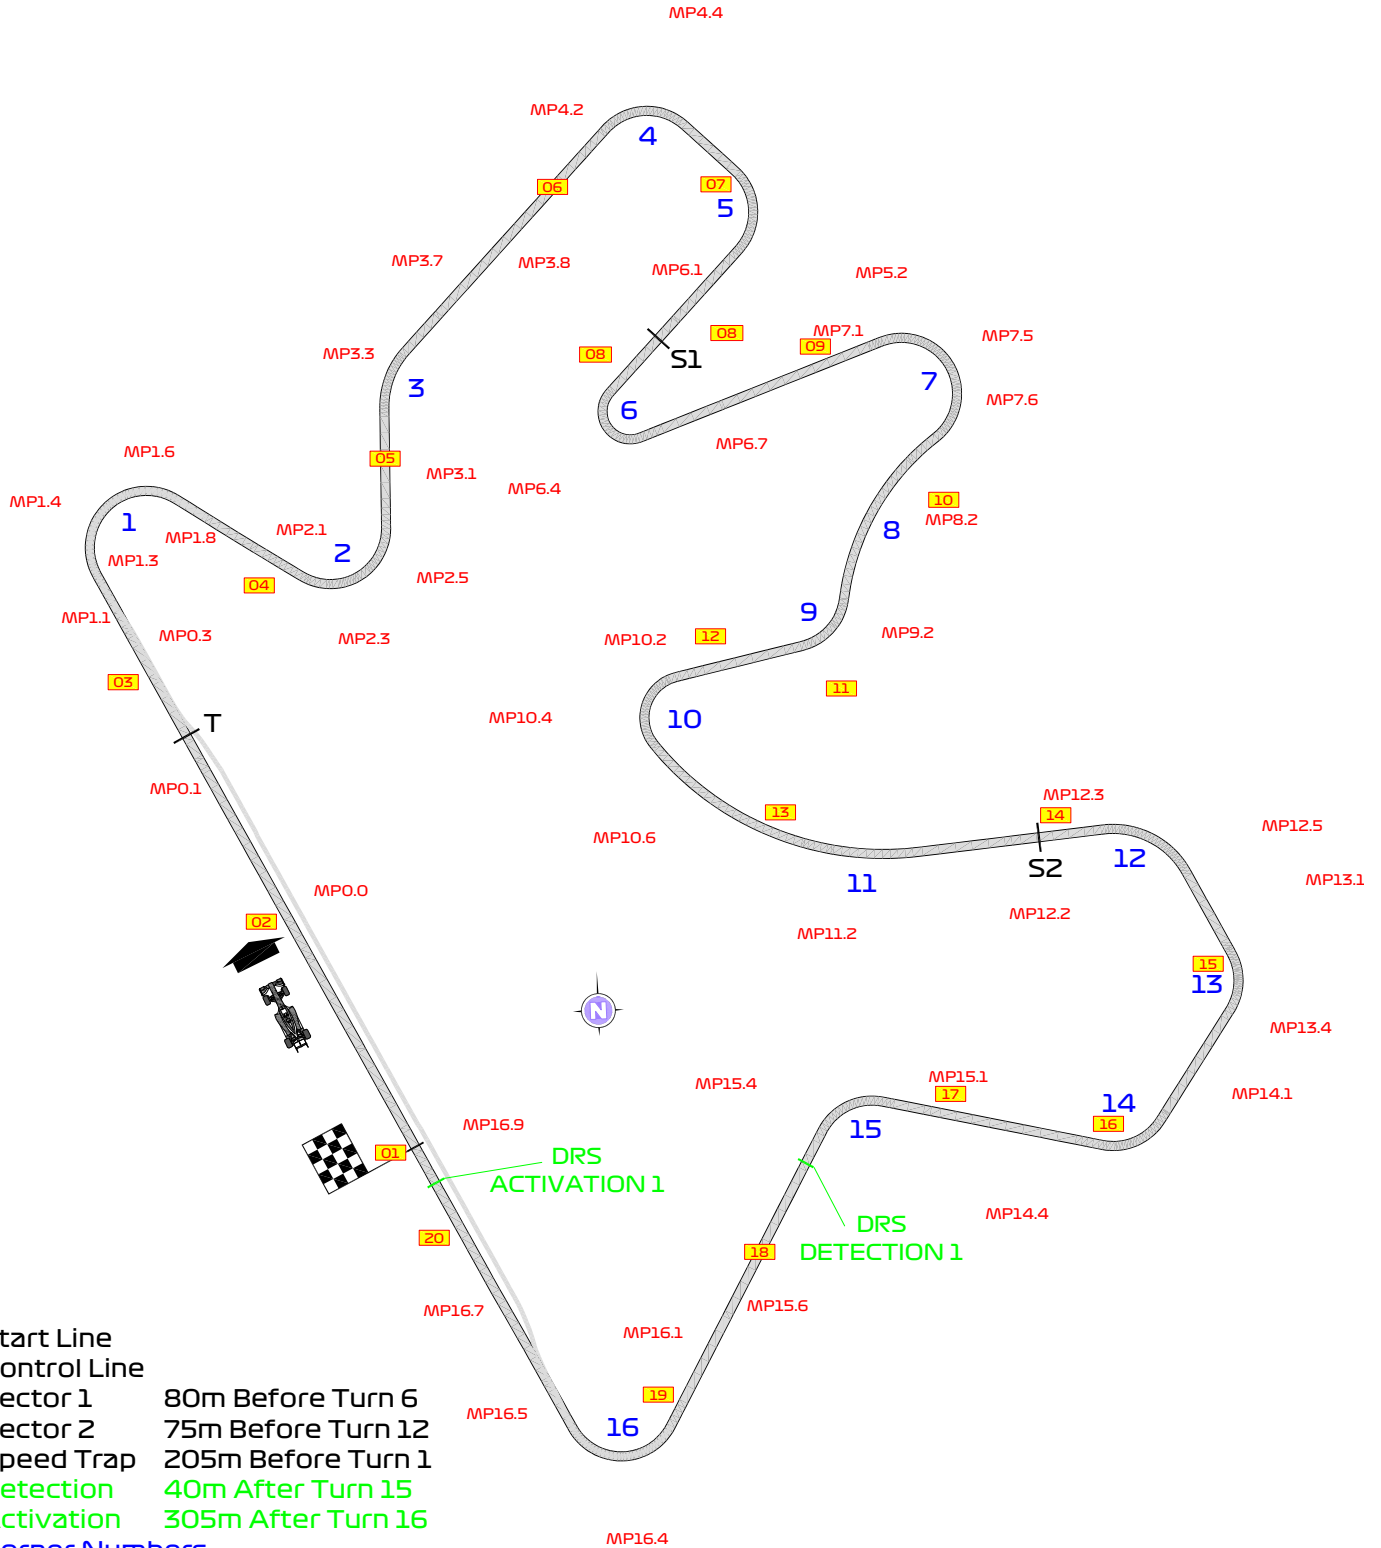

# 2025 QATAR GRAND PRIX

28 - 30 November 2025

---

<b>From</b>	The FIA Formula One Race Director	<b>Document</b>	4
<b>To</b>	All Teams, All Officials	<b>Date</b>	27 November 2025
		<b>Time</b>	16:28

---

<b>Title</b>	Event Notes - Circuit Map. Pit Lane Drawing, Emergency Exits Map, ERS Battery Containment Area, Red Zones Map
<b>Description</b>	Event Notes - Circuit Map. Pit Lane Drawing, Emergency Exits Map, ERS Battery Containment Area, Red Zones Map
<b>Enclosed</b>	Maps.pdf

## Circuit Map

- Start Line
- Control Line
- S1 Sector 1 80m Before Turn 6
- S2 Sector 2 75m Before Turn 12
- T Speed Trap 205m Before Turn 1
- DRS Detection 40m After Turn 15
- DRS Activation 305m After Turn 16
- 16 Corner Numbers
- MP Marshal Post

FIA Marshal Light Number & Location

Circuit Centreline Length = 5.419km

MP4.4

**DRIVE IN REFUGE**  
**PUSH IN REFUGE**

**2025 QATAR GRAND PRIX**  
**27 NOVEMBER 2025**  
**V1**

**RED EXIT ON THE LEFT**  
**GREEN EXIT ON THE RIGHT**